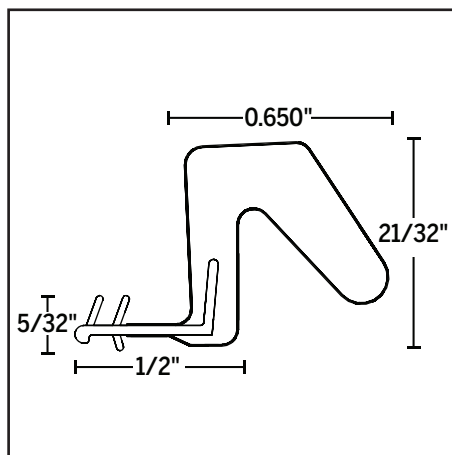

Endura Weatherstrip Options

PE650

- Exposed Barb Kerf in Weatherstrip with 0.650" Reach
- Available in Loose or Bulk
- **Colors Available:** Bronze, Tan, White
- Available Film Wrapped

QEBD650

- Exposed Barb Kerf in Weatherstrip with 0.650" Reach
- Available in Loose or Bulk
- **Colors Available:** Bronze, Tan, White
- Available Film Wrapped

QEBD825

- Exposed Barb Kerf in Weatherstrip with 0.825" Reach
- Available in Loose or Bulk
- **Colors Available:** Bronze, Tan, White
- Available Film Wrapped

QEB M570

- Exposed Barb Kerf in Weatherstrip with 0.570" Reach
- Available in Loose or Bulk
- **Colors Available:** Bronze, Tan

Endura Weatherstrip Options, cont.

QEB M670

- Exposed Barb Kerf in Weatherstrip with 0.670" Reach
- Available in Loose or Bulk
- **Colors Available:** Bronze, Tan

MGB470

- Exposed Barb Kerf in Weatherstrip with 0.460" Reach
- Available in Loose or Bulk
- **Colors Available:** Tan