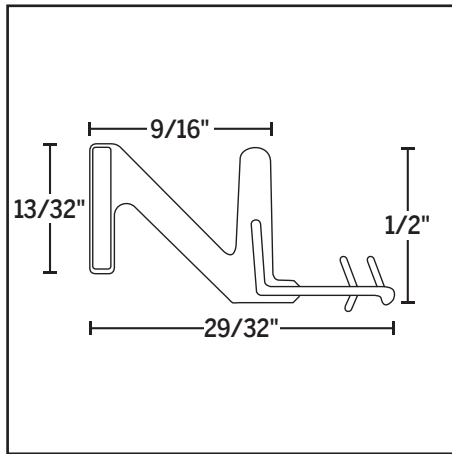

Endura Weatherstrip Options

PE650

- Exposed Barb Kerf in Weatherstrip with 0.650" Reach
- Available in Loose or Bulk
- **Colors Available:** Bronze, Tan, White
- Available Film Wrapped

QEBD650

- Exposed Barb Kerf in Weatherstrip with 0.650" Reach
- Available in Loose or Bulk
- **Colors Available:** Bronze, Tan, White
- Available Film Wrapped

QEBD825

- Exposed Barb Kerf in Weatherstrip with 0.825" Reach
- Available in Loose or Bulk
- **Colors Available:** Bronze, Tan, White
- Available Film Wrapped

QEB M570

- Exposed Barb Kerf in Weatherstrip with 0.570" Reach
- Available in Loose or Bulk
- **Colors Available:** Bronze, Tan

Endura Weatherstrip Options, cont.

QEB M670

- Exposed Barb Kerf in Weatherstrip with 0.670" Reach
- Available in Loose or Bulk
- **Colors Available:** Bronze, Tan

MGB470

- Exposed Barb Kerf in Weatherstrip with 0.460" Reach
- Available in Loose or Bulk
- **Colors Available:** Tan