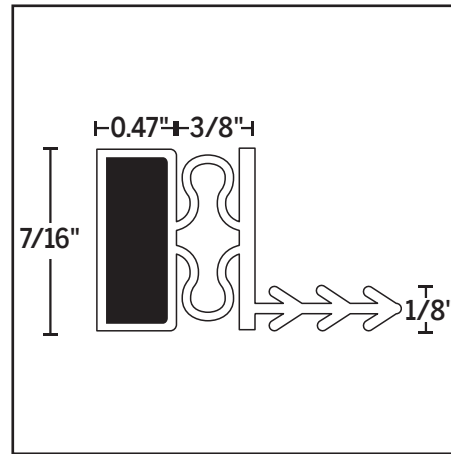

Endura Weatherstrip Options

PE650

- Exposed Barb Kerf in Weatherstrip with 0.650" Reach
- Available in Loose or Bulk
- **Colors Available:** Bronze, Tan, White
- Available Film Wrapped

QEBD650

- Exposed Barb Kerf in Weatherstrip with 0.650" Reach
- Available in Loose or Bulk
- **Colors Available:** Bronze, Tan, White
- Available Film Wrapped

QEBD825

- Exposed Barb Kerf in Weatherstrip with 0.825" Reach
- Available in Loose or Bulk
- **Colors Available:** Bronze, Tan, White
- Available Film Wrapped

QEB M570

- Exposed Barb Kerf in Weatherstrip with 0.570" Reach
- Available in Loose or Bulk
- **Colors Available:** Bronze, Tan

Endura Weatherstrip Options, cont.

QEB M670

- Exposed Barb Kerf in Weatherstrip with 0.670" Reach
- Available in Loose or Bulk
- **Colors Available:** Bronze, Tan

MGB470

- Exposed Barb Kerf in Weatherstrip with 0.460" Reach
- Available in Loose or Bulk
- **Colors Available:** Tan