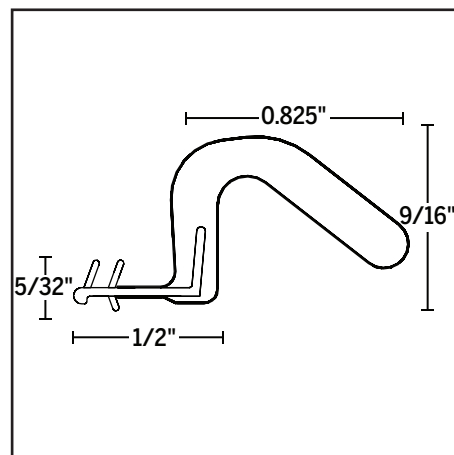

Endura Weatherstrip Options

PE650

- Exposed Barb Kerf in Weatherstrip with 0.650" Reach
- Available in Loose or Bulk
- **Colors Available:** Bronze, Tan, White
- Available Film Wrapped

QEBD650

- Exposed Barb Kerf in Weatherstrip with 0.650" Reach
- Available in Loose or Bulk
- **Colors Available:** Bronze, Tan, White
- Available Film Wrapped

QEBD825

- Exposed Barb Kerf in Weatherstrip with 0.825" Reach
- Available in Loose or Bulk
- **Colors Available:** Bronze, Tan, White
- Available Film Wrapped

QEB M570

- Exposed Barb Kerf in Weatherstrip with 0.570" Reach
- Available in Loose or Bulk
- **Colors Available:** Bronze, Tan

Endura Weatherstrip Options, cont.

QEB M670

- Exposed Barb Kerf in Weatherstrip with 0.670" Reach
- Available in Loose or Bulk
- **Colors Available:** Bronze, Tan

MGB470

- Exposed Barb Kerf in Weatherstrip with 0.460" Reach
- Available in Loose or Bulk
- **Colors Available:** Tan