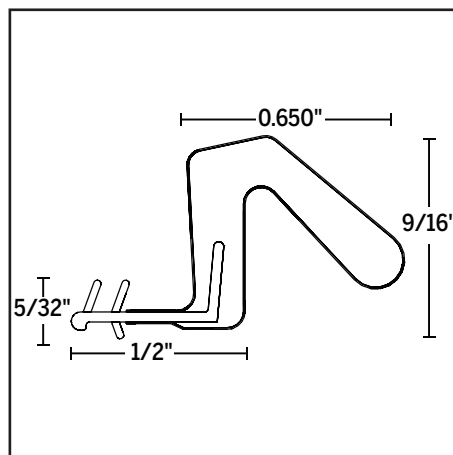

Endura Weatherstrip Options

PE650

- Exposed Barb Kerf in Weatherstrip with 0.650" Reach
- Available in Loose or Bulk
- **Colors Available:** Bronze, Tan, White
- Available Film Wrapped

QEBD650

- Exposed Barb Kerf in Weatherstrip with 0.650" Reach
- Available in Loose or Bulk
- **Colors Available:** Bronze, Tan, White
- Available Film Wrapped

QEBD825

- Exposed Barb Kerf in Weatherstrip with 0.825" Reach
- Available in Loose or Bulk
- **Colors Available:** Bronze, Tan, White
- Available Film Wrapped

QEB M570

- Exposed Barb Kerf in Weatherstrip with 0.570" Reach
- Available in Loose or Bulk
- **Colors Available:** Bronze, Tan

Endura Weatherstrip Options, cont.

QEB M670

- Exposed Barb Kerf in Weatherstrip with 0.670" Reach
- Available in Loose or Bulk
- **Colors Available:** Bronze, Tan

MGB470

- Exposed Barb Kerf in Weatherstrip with 0.460" Reach
- Available in Loose or Bulk
- **Colors Available:** Tan