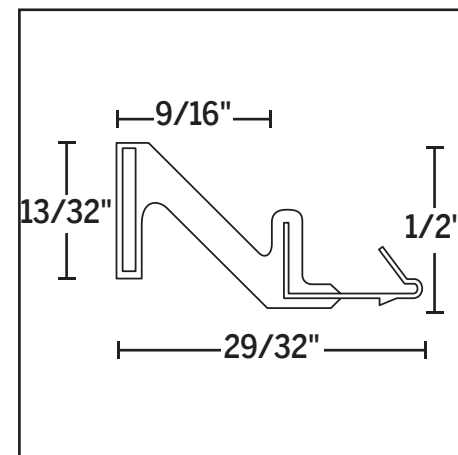

Endura Weatherstrip Options

PE650

- Exposed Barb Kerf in Weatherstrip with 0.650" Reach
- Available in Loose or Bulk
- **Colors Available:** Bronze, Tan, White
- Available Film Wrapped

QEBD650

- Exposed Barb Kerf in Weatherstrip with 0.650" Reach
- Available in Loose or Bulk
- **Colors Available:** Bronze, Tan, White
- Available Film Wrapped

QEBD825

- Exposed Barb Kerf in Weatherstrip with 0.825" Reach
- Available in Loose or Bulk
- **Colors Available:** Bronze, Tan, White
- Available Film Wrapped

QEB M570

- Exposed Barb Kerf in Weatherstrip with 0.570" Reach
- Available in Loose or Bulk
- **Colors Available:** Bronze, Tan

Endura Weatherstrip Options, cont.

QEB M670

- Exposed Barb Kerf in Weatherstrip with 0.670" Reach
- Available in Loose or Bulk
- **Colors Available:** Bronze, Tan

MGB470

- Exposed Barb Kerf in Weatherstrip with 0.460" Reach
- Available in Loose or Bulk
- **Colors Available:** Tan