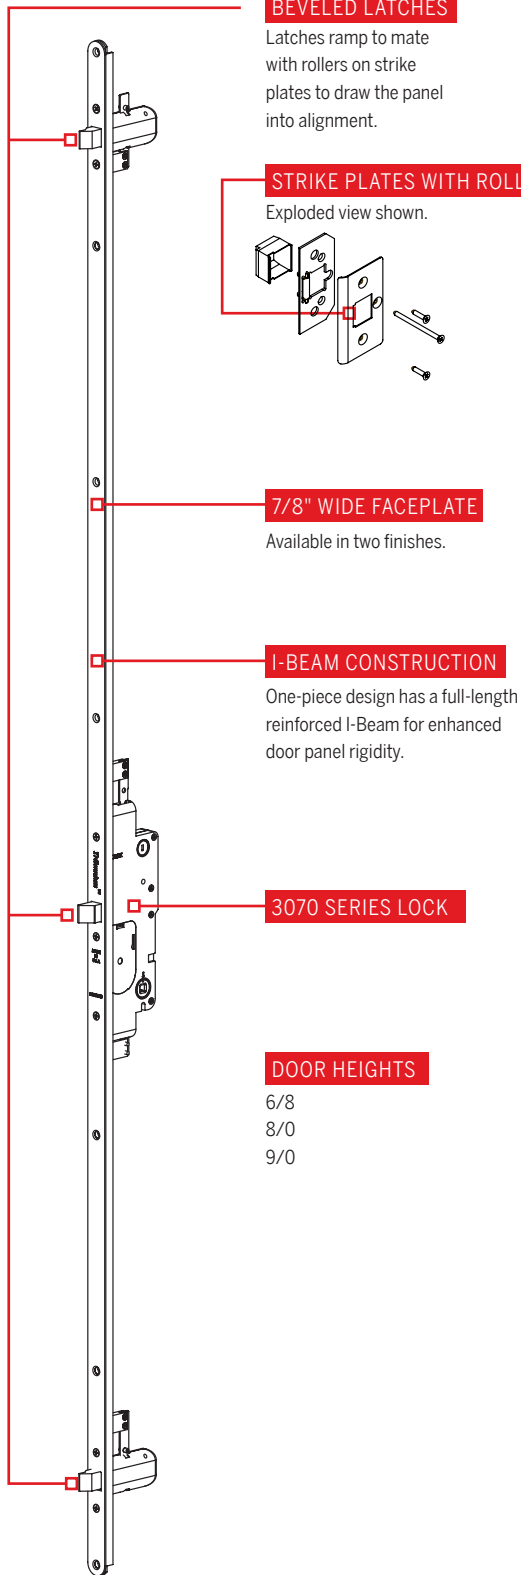

TECHNICAL DETAILS: 3070 MULTI-POINT LOCK

For Single Door Or Active Panel of Double Door

JAMB AND MULL MORTISE FABRICATION DETAIL

**!** C/L of strike mounting screws are to match with C/L of Lock and door.

## TECHNICAL DETAILS: 3070 MULTI-POINT LOCK

#### Face Plate Finishes:

-  Victorian Bronze
-  Satin Stainless Steel