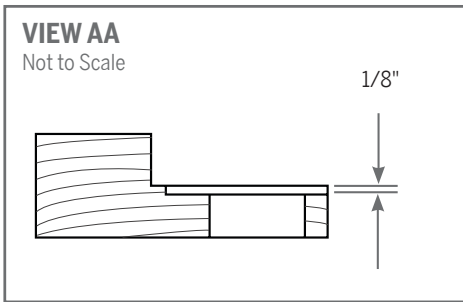

TECHNICAL DETAILS: 3070 MULTI-POINT LOCK

For Single Door Or Active Panel of Double Door

JAMB AND MULL MORTISE FABRICATION DETAIL

**!** C/L of strike mounting screws are to match with C/L of Lock and door.