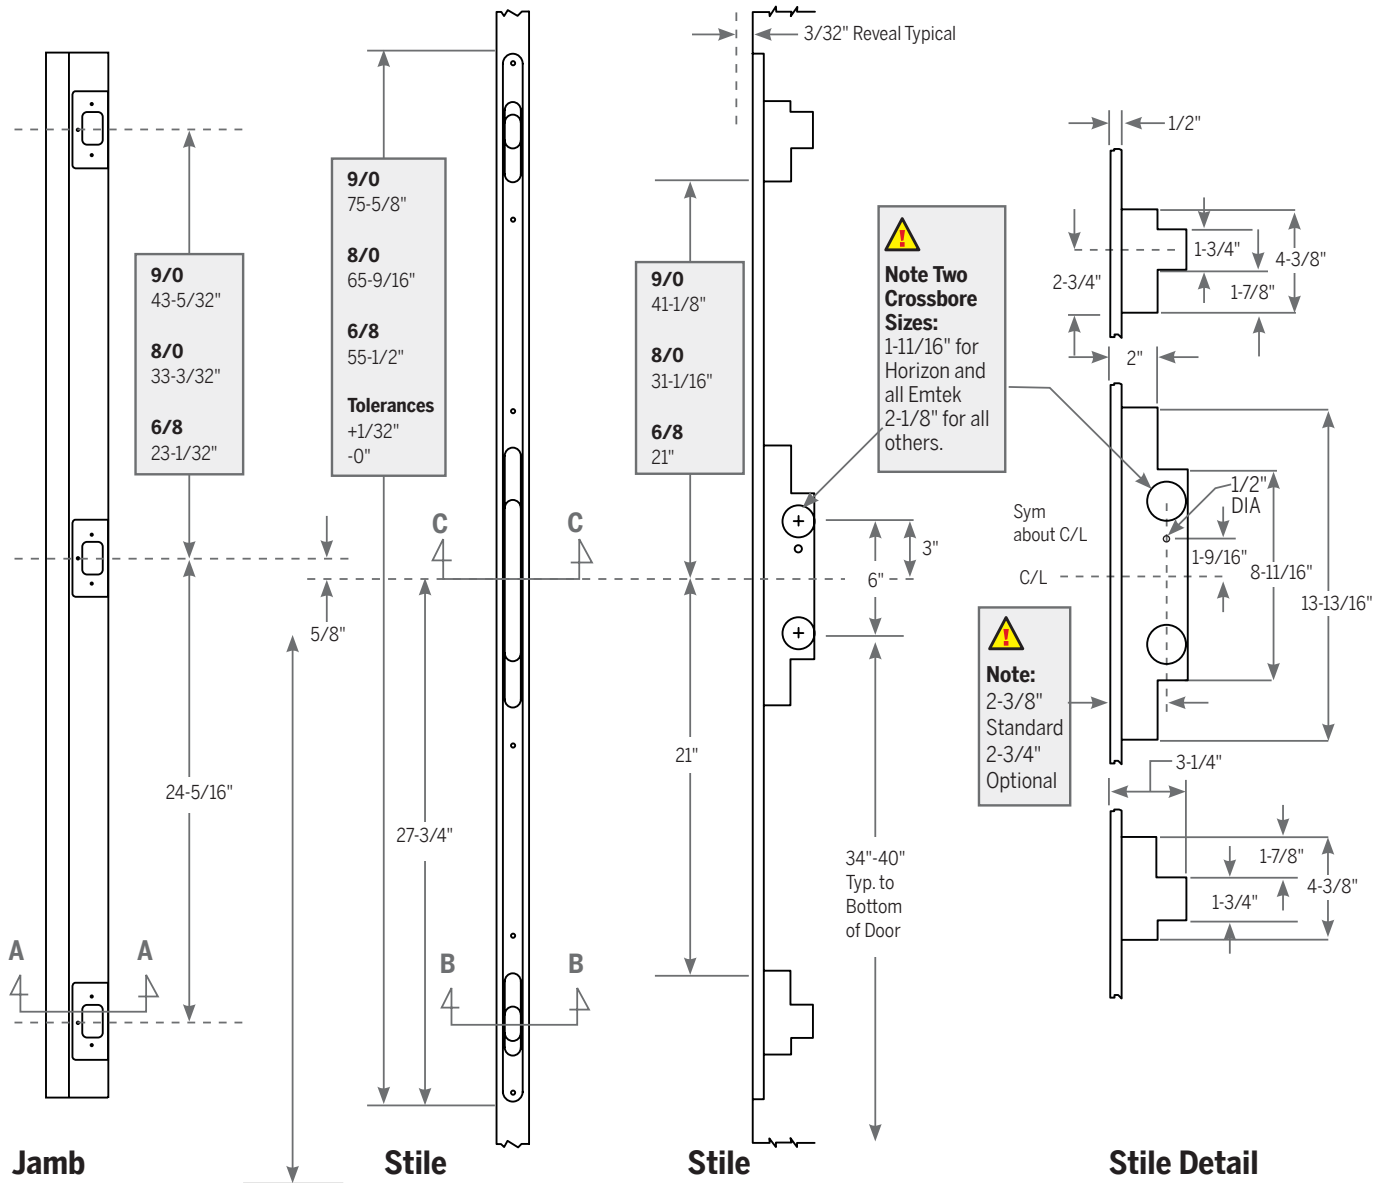

TECHNICAL DETAILS: 3070 MULTI-POINT LOCK

For Single Door Or Active Panel of Double Door

JAMB AND MULL MORTISE FABRICATION DETAIL

**!** C/L of strike mounting screws are to match with C/L of Lock and door.

## TECHNICAL DETAILS: 3070 MULTI-POINT LOCK