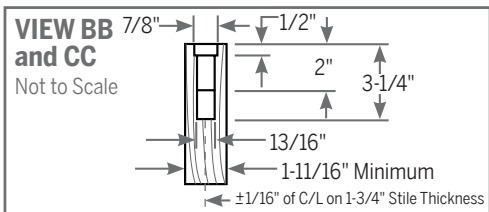

JAMB AND STILE FABRICATION