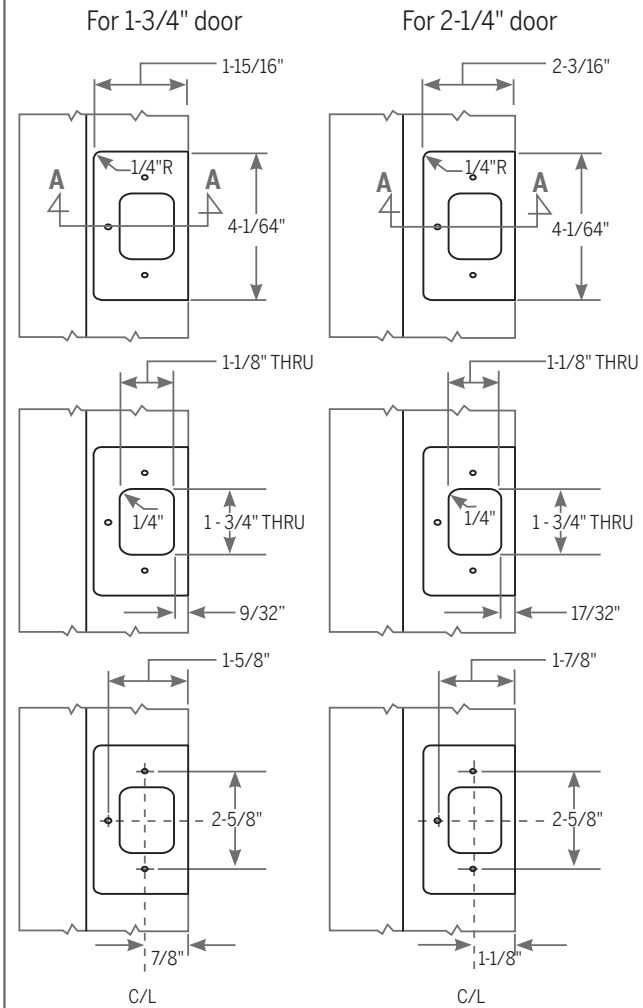

TECHNICAL DETAILS: 3070 MULTI-POINT LOCK

For Single Door Or Active Panel of Double Door

JAMB AND MULL MORTISE FABRICATION DETAIL

**!** C/L of strike mounting screws are to match with C/L of Lock and door.

## TECHNICAL DETAILS: 3070 MULTI-POINT LOCK