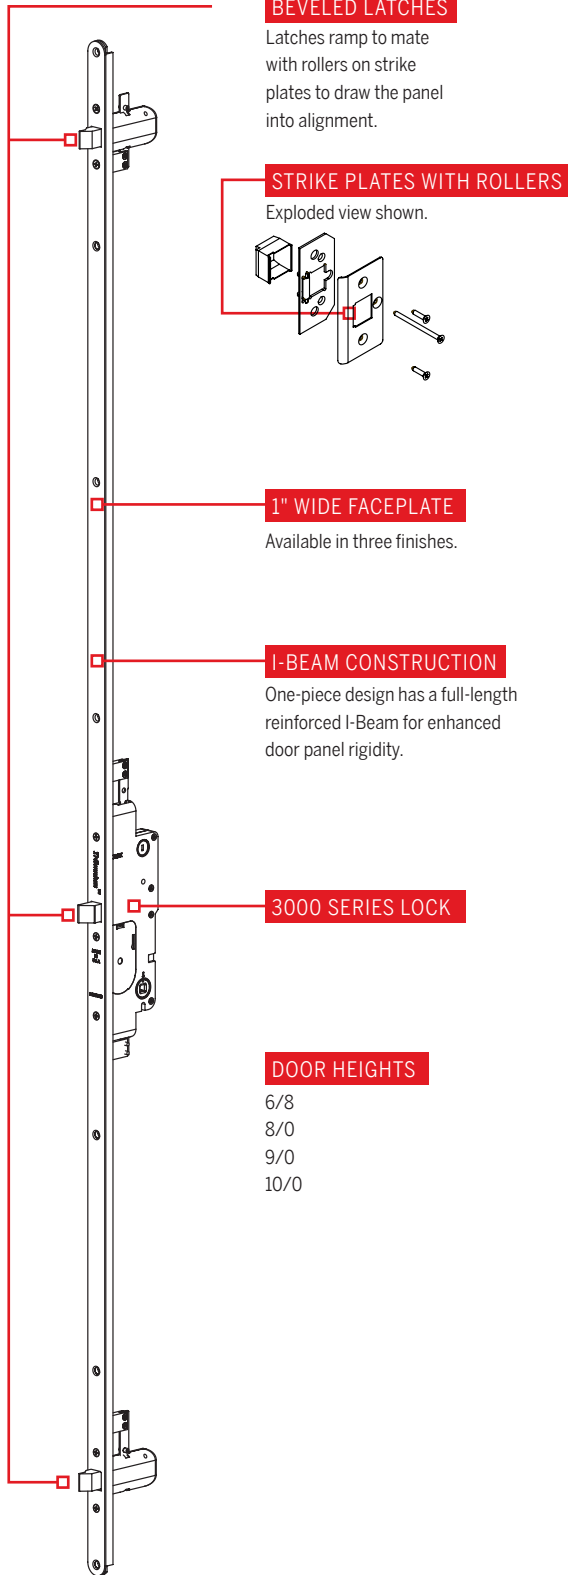

TECHNICAL DETAILS: 3000 MULTI-POINT LOCK

For Single Door and Active Door Of Double Door

JAMB AND MULL MORTISE FABRICATION DETAIL

⚠ C/L of strike mounting screws are to match with C/L of Lock and door.

TECHNICAL DETAILS: 3000 MULTI-POINT LOCK

## TECHNICAL DETAILS: 3000 MULTI-POINT LOCK