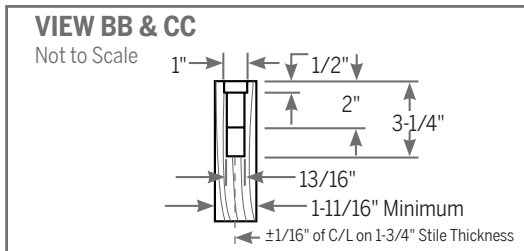

TECHNICAL DETAILS: 3000 MULTI-POINT LOCK

For Single Door and Active Door Of Double Door

JAMB AND MULL MORTISE FABRICATION DETAIL

⚠ C/L of strike mounting screws are to match with C/L of Lock and door.

TECHNICAL DETAILS: 3000 MULTI-POINT LOCK

## TECHNICAL DETAILS: 3000 MULTI-POINT LOCK