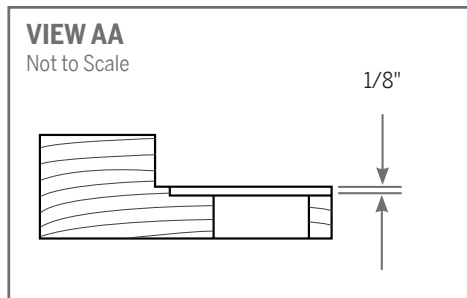

TECHNICAL DETAILS: 3000 MULTI-POINT LOCK

For Single Door and Active Door Of Double Door

JAMB AND MULL MORTISE FABRICATION DETAIL

⚠ C/L of strike mounting screws are to match with C/L of Lock and door.

TECHNICAL DETAILS: 3000 MULTI-POINT LOCK