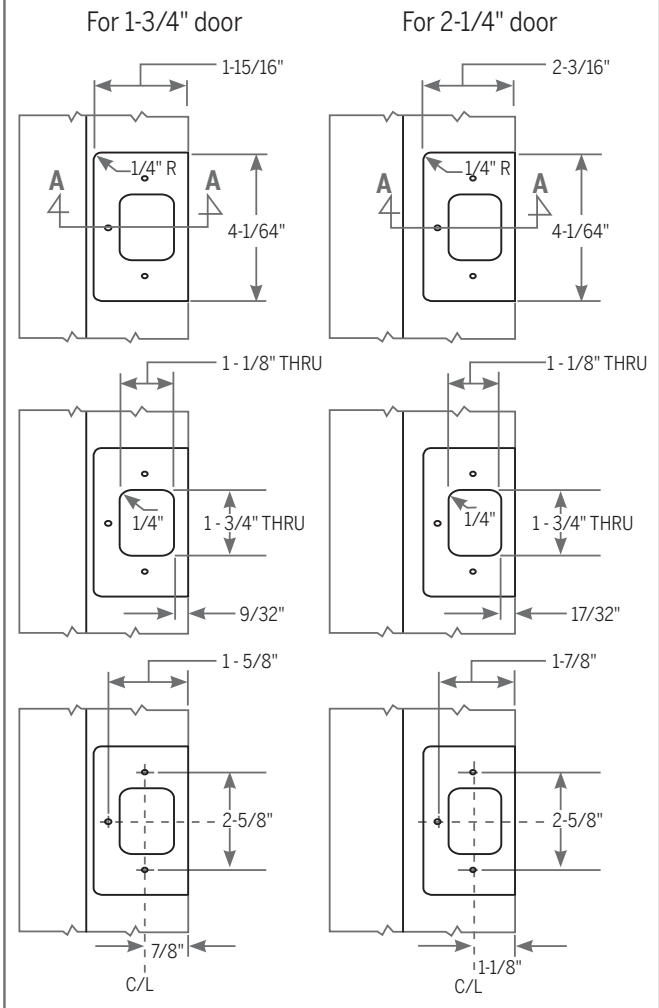

TECHNICAL DETAILS: 3000 MULTI-POINT LOCK

For Single Door and Active Door Of Double Door

JAMB AND MULL MORTISE FABRICATION DETAIL

⚠ C/L of strike mounting screws are to match with C/L of Lock and door.

TECHNICAL DETAILS: 3000 MULTI-POINT LOCK

## TECHNICAL DETAILS: 3000 MULTI-POINT LOCK