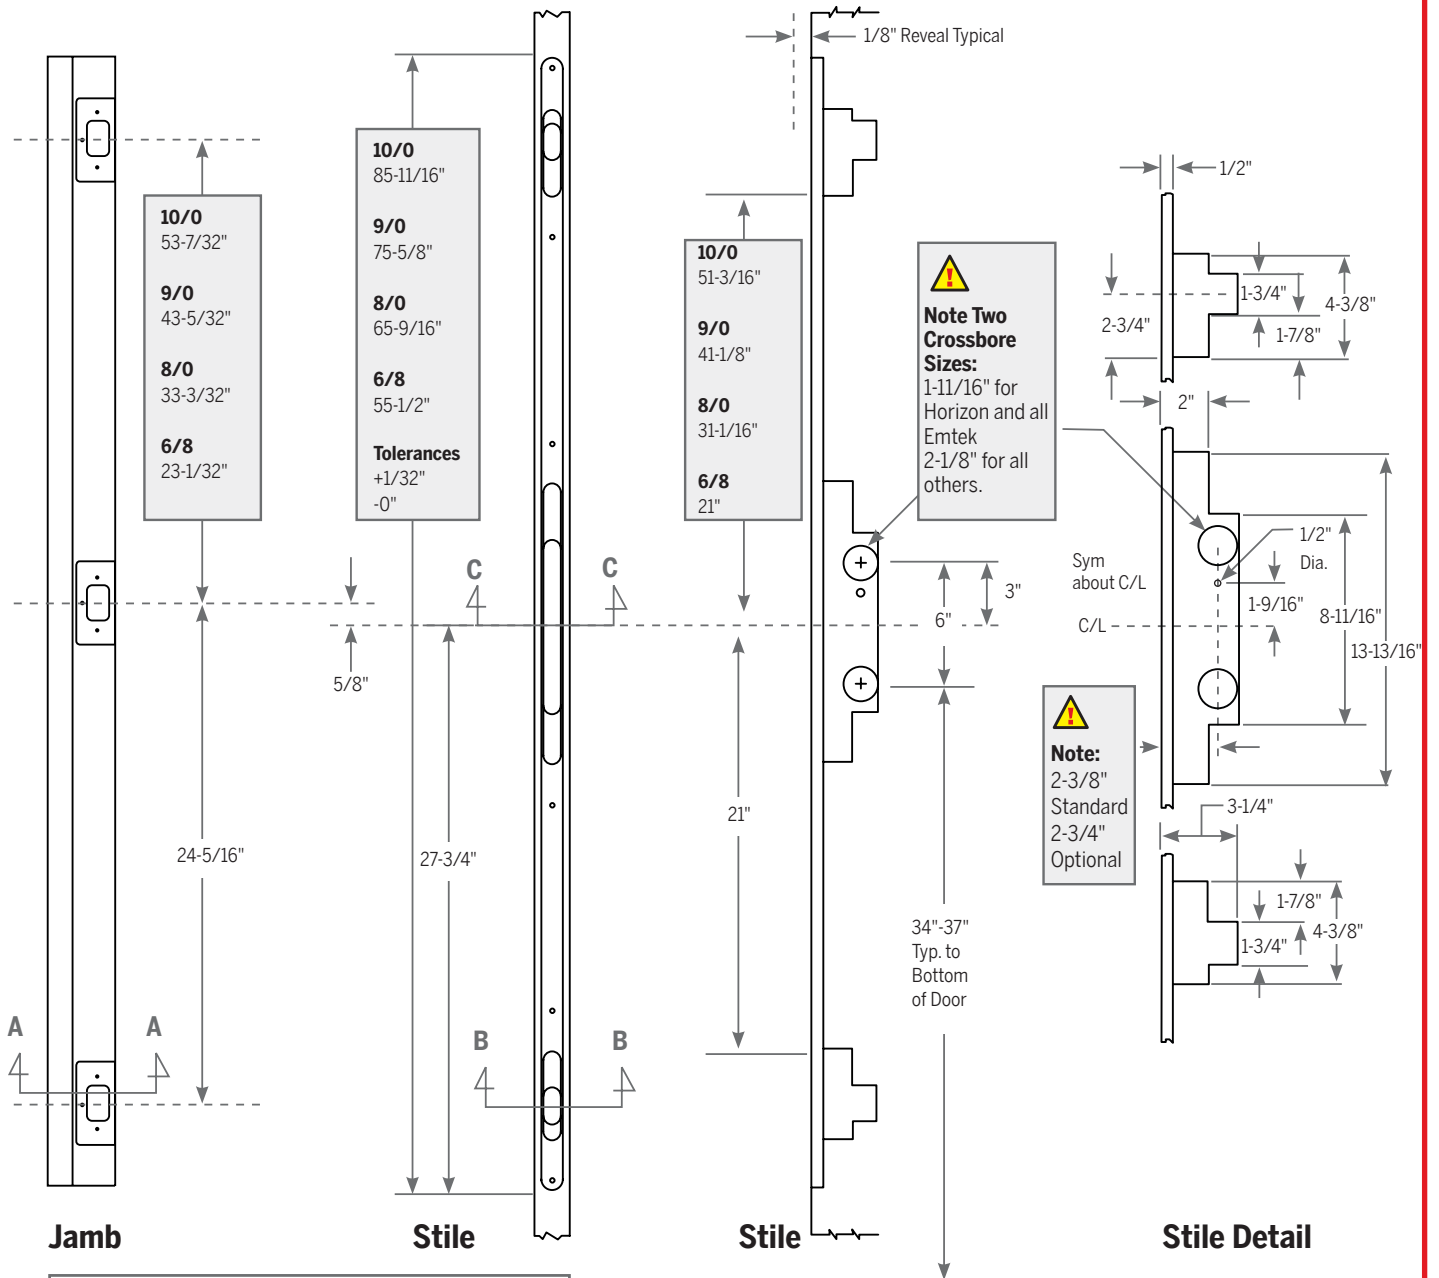

TECHNICAL DETAILS: 3000 MULTI-POINT LOCK

For Single Door and Active Door Of Double Door

JAMB AND MULL MORTISE FABRICATION DETAIL

⚠ C/L of strike mounting screws are to match with C/L of Lock and door.

TECHNICAL DETAILS: 3000 MULTI-POINT LOCK

## TECHNICAL DETAILS: 3000 MULTI-POINT LOCK