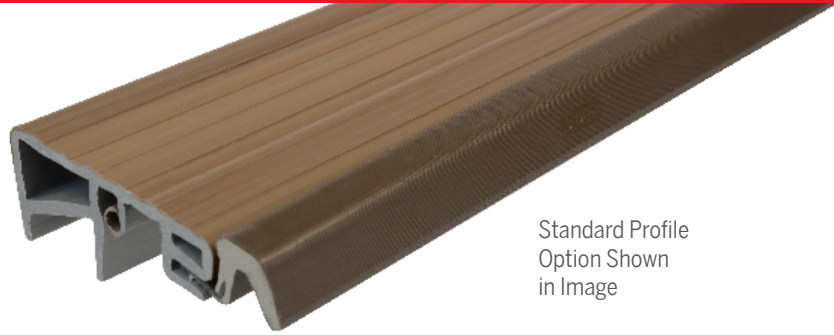

# OUTSWING BUMPER CAP PROFILE SELECTION GUIDE

Standard Profile  
Option Shown  
in Image

Outswing Bumper Caps are available on BetterDoor.com in two profiles: standard and high. To ensure maximum performance and maintain a secure seal on your door system, replace your sill cap with the same profile currently installed on your door sill.