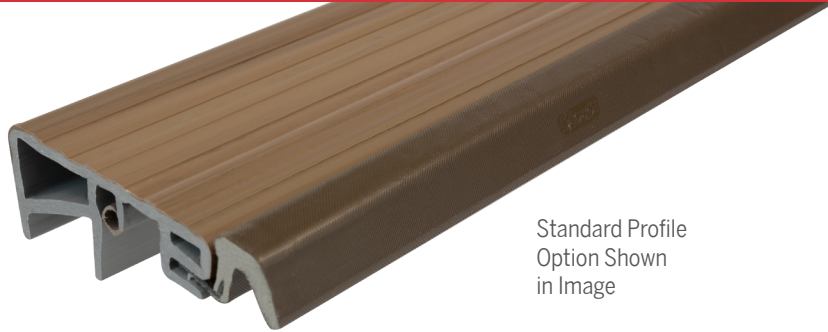

# OUTSWING BUMPER CAP PROFILE SELECTION GUIDE

Standard Profile  
Option Shown  
in Image

Outswing Bumper Caps are available on BetterDoor.com in two profiles: standard and high. To ensure maximum performance and maintain a secure seal on your door system, replace your sill cap with the same profile currently installed on your door sill.