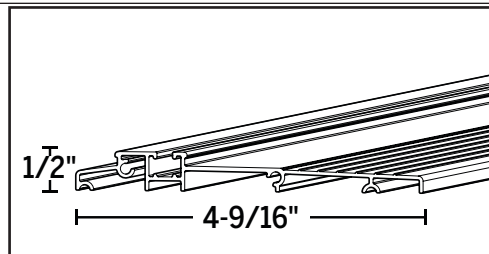

Thermally-Broken Sills (Inswing and Outswing)

ZHCI4562